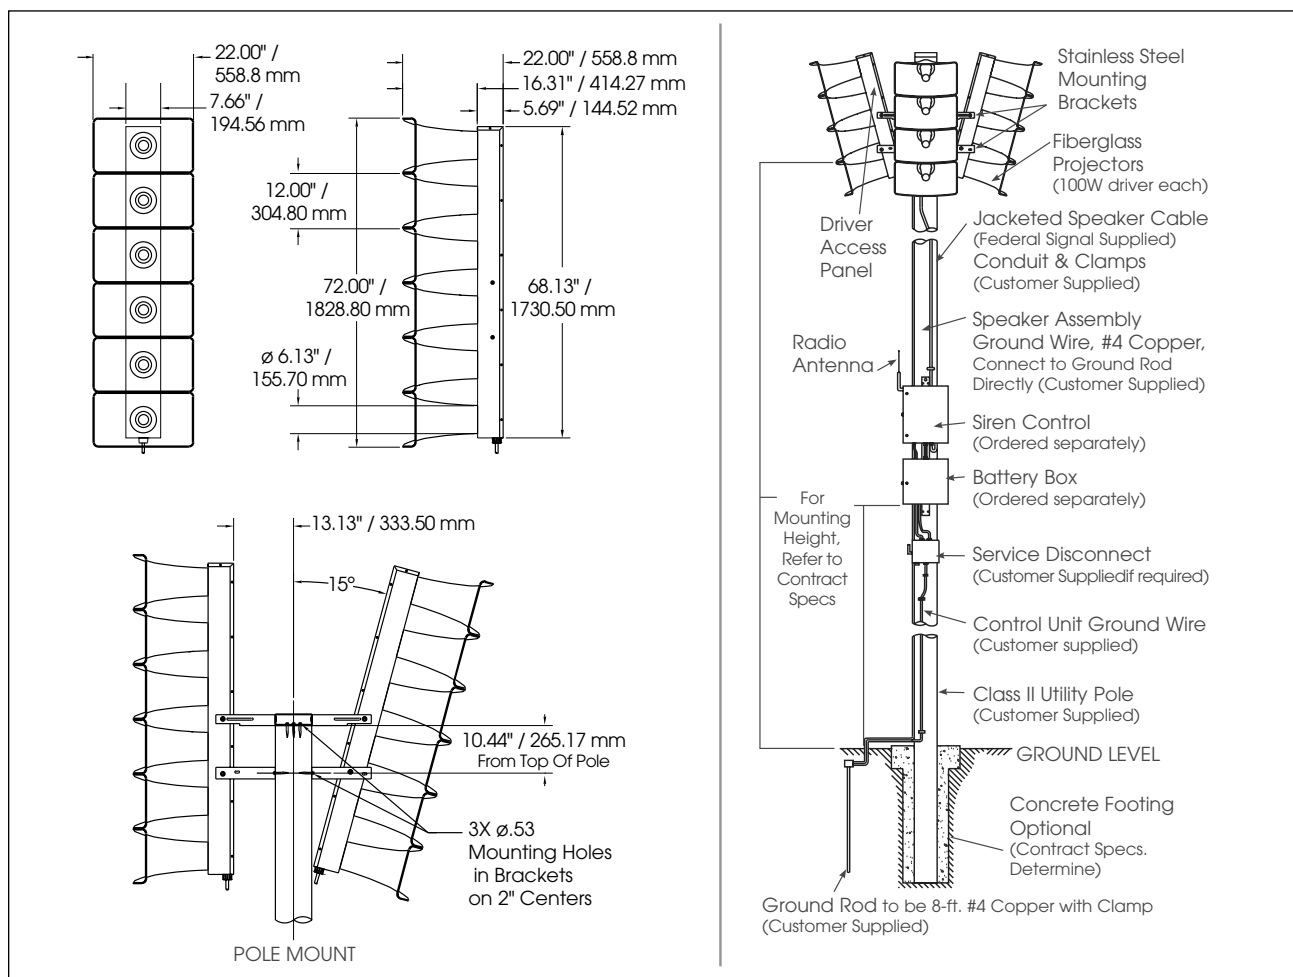

Directional Speaker Array (DSA)

SPECIFICATIONS

Color: Black projectors with Off-White Housing Paint: TGIC – Polyester Powder Coat, highly corrosion resistant
Frequency Response: 200-2000Hz

REPLACEMENT PARTS

Description	Part Number
Driver, 100 watt	K8570063A

Considerations for system configuration:

- The DSA speaker array is used in conjunction with the UV controller. The UV houses the amplifiers that drive the DSA speaker array. Each DSA is made up of individual 100 watt speakers. FOR EXAMPLE: A DSA4 has four 100 watt speakers.
- Multiple DSA arrays can be controlled by a single UV as long as the total wattage meets or exceeds the total wattage required by the DSAs. The total watt required is the sum of all 100 watt speakers from each DSA.

HOW TO ORDER

Contact our Federal Signal Sales Engineers to design a system that meets your specific requirements.

Description	Part Number
2 speaker assembly	DSA2¹
3 speaker assembly (Special order, consult factory)	DSA3¹
4 speaker assembly	DSA4¹
5 speaker assembly (Special order, consult factory)	DSA5¹
6 speaker assembly	DSA6¹
Mounting Kit:	
Wall mount for one vertical support	DSAMK1
Mounting kit for one to four vertical stack(s) 90° or 180° apart	DSAMK4
Mounting kit for steel poles, one vertical stack	DSAMKSP
4.5" mounting brackets for steel pole, bracket for one vertical stack	DSAMKSPB45
2.375" mounting brackets for steel pole, bracket for one vertical stack	DSAMKSPB23

¹ 40 feet of cable is supplied with siren. Extension cable in 10 foot increments is also available. Mounting the UV controller further than 100 feet is not recommended (further mounting may decrease power output).

Controller and Communications – See price list for controller and powering options.
Batteries not included.